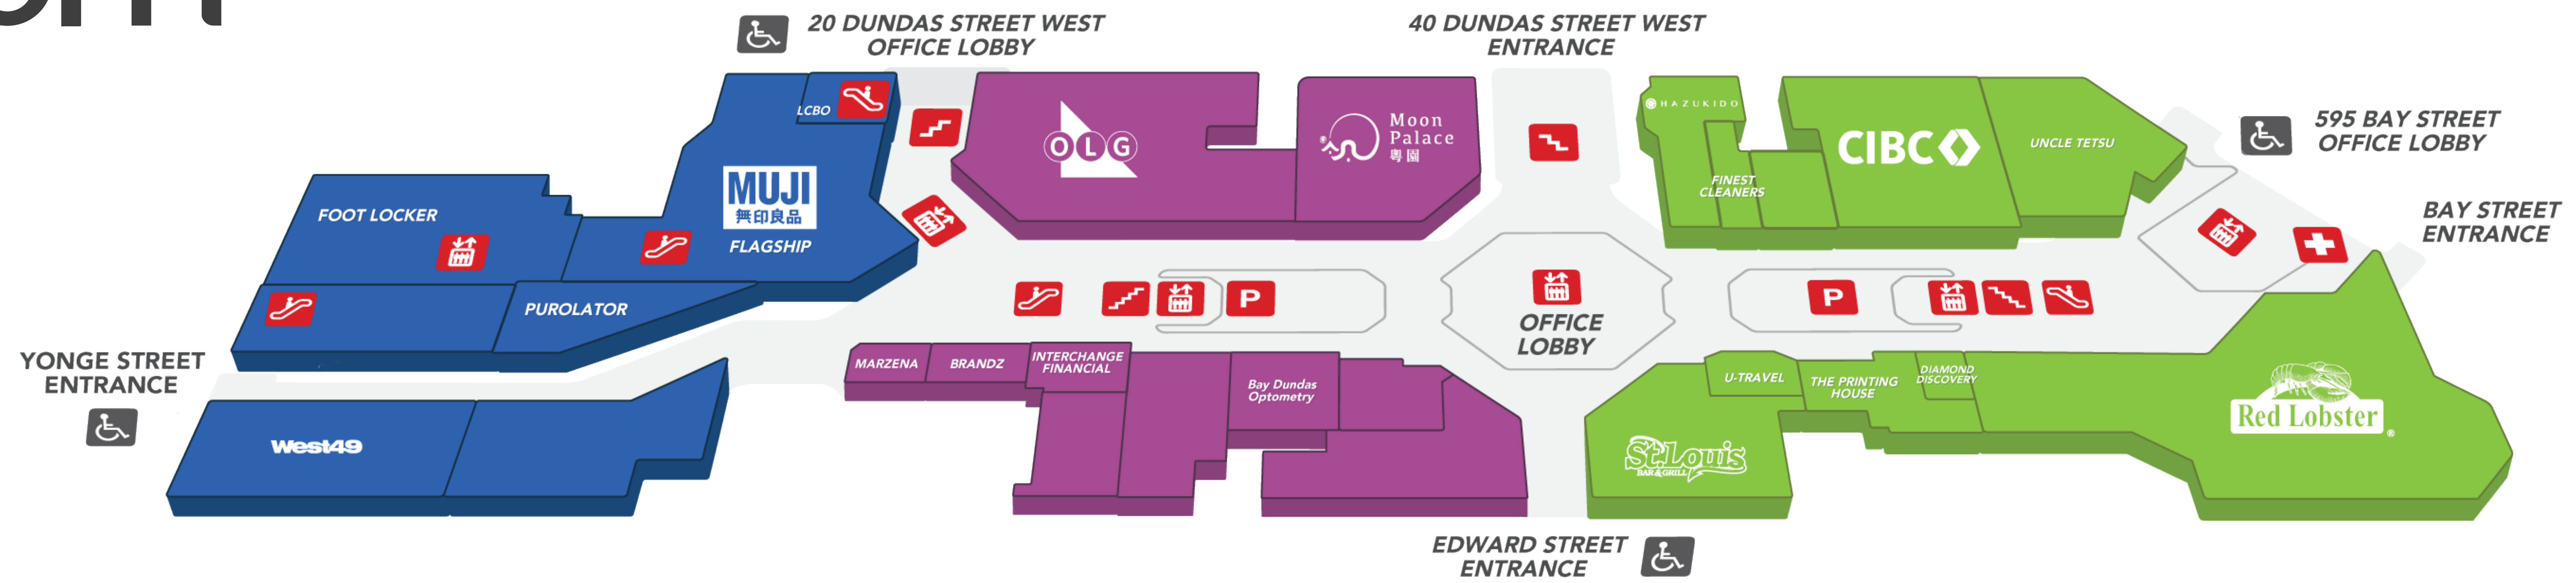

GROUND LEVEL

CONCOURSE LEVEL

FASHION & FOOTWEAR

- Brandz
- Foot Locker
- Foot Locker
- Marzena Boutique
- Mehanna Fashion
- Premier Hype
- Bay Dundas Optometry
- West 49

FOOD & RESTAURANTS

- Booster Juice
- Chaska Express
- Feta & Olives
- Fresh Start Bakery & Café
- Fusia Asian Kitchen
- Hazukido
- Kin Kin Bakery
- Marcheleo's Market
- Moon Palace – Ground Level
- Moon Palace – Concourse Level
- My Sushi
- Popeyes
- Red Lobster
- St. Louis Bar & Grill
- Tim Hortons
- Uncle Tetsu

- INS Market
- Photo Imaging Plus
- Purolator
- The Printing House
- U Travel & Tours Inc

SPECIALTY SHOPS

- LCBO – Ground Level
- LCBO – Concourse Level
- MUJI Flagship
- Northern Expressions
- Ontario Lottery Gaming Corporation
- Professional Book Fairs

GROUND LEVEL

CONCOURSE LEVEL

- FASHION & FOOTWEAR**
- Brandz
 - Foot Locker
 - Foot Locker
 - Marzena Boutique
 - Mehanna Fashion
 - Premier Hype
 - Bay Dundas Optometry
 - West 49

- FOOD & RESTAURANTS**
- Booster Juice
 - Chaska Express
 - Feta & Olives
 - Fresh Start Bakery & Café
 - Fusia Asian Kitchen
 - Hazukido
 - Kin Kin Bakery
 - Marcheleo's Market
 - Moon Palace – Ground Level
 - Moon Palace – Concourse Level

- SERVICES & CONVENIENCE**
- Bay Coin & Stamp
 - CIBC Branch – Ground Level
 - CIBC Branch - Concourse Level
 - Finest Cleaners
 - Holiday Shoe Repair
 - HoneyBadger BitCoin (next to INS Market)
 - Interchange Financial