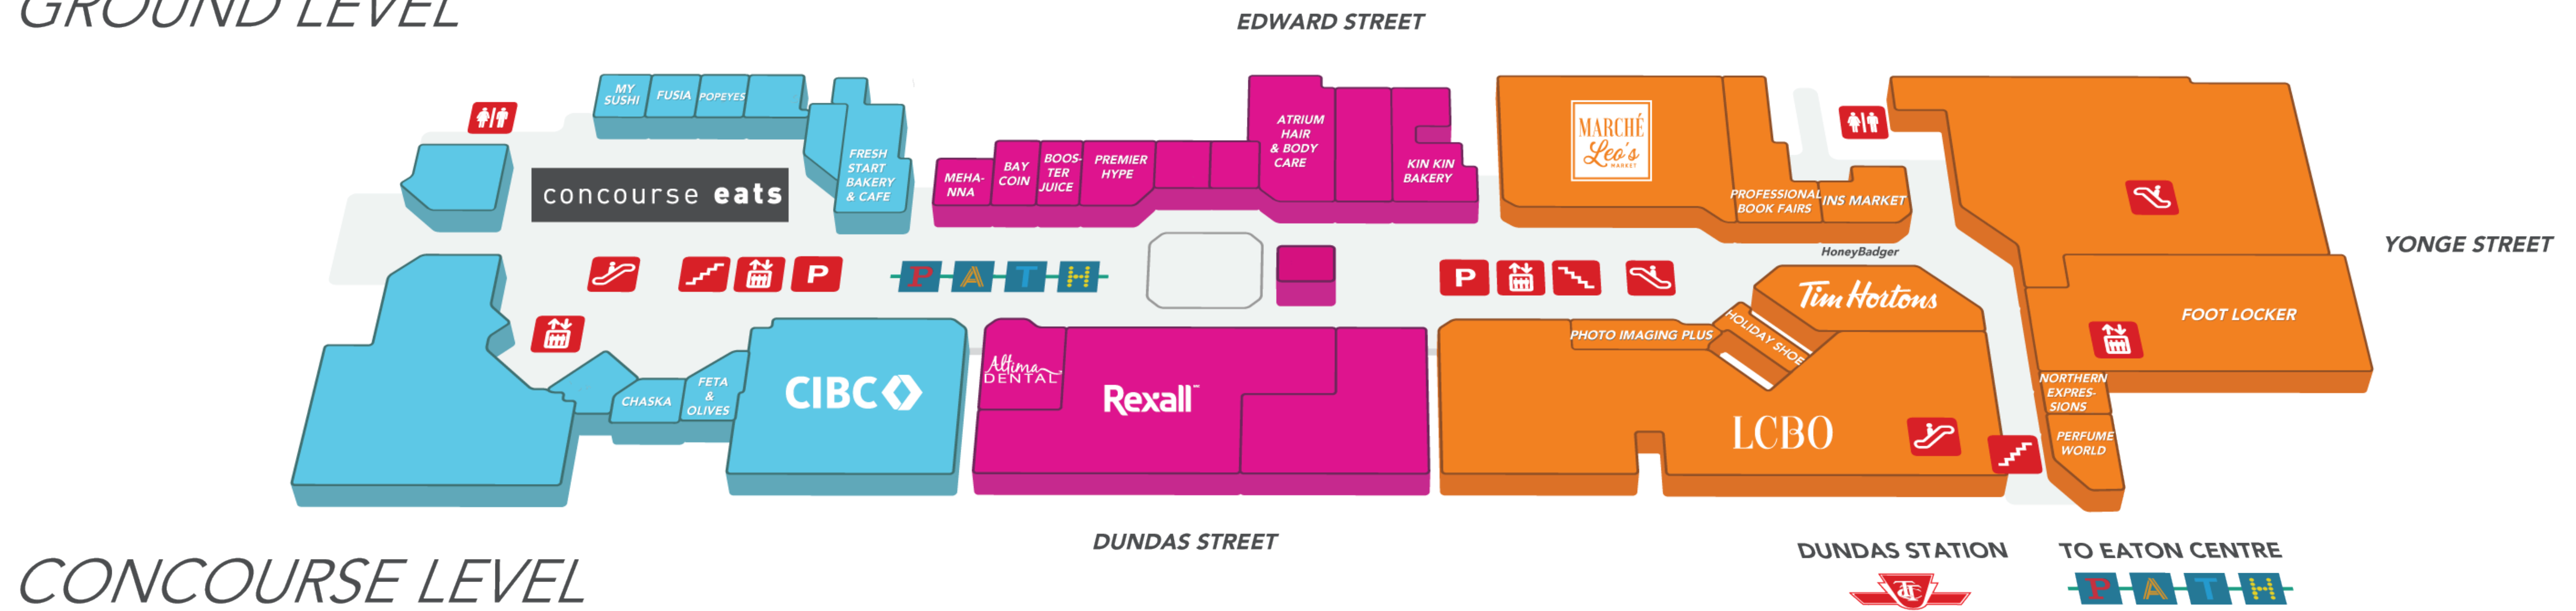

GROUND LEVEL

CONCOURSE LEVEL

FASHION & FOOTWEAR

- Brandz
- Foot Locker
- Foot Locker
- Marzena Boutique
- Mehanna Fashion
- Premier Hype
- Bay Dundas Optometry
- West 49

FOOD & RESTAURANTS

- Booster Juice
- Chaska Express
- Feta & Olives
- Fresh Start Bakery & Café
- Fusia Asian Kitchen
- Hazukido
- Kin Kin Bakery
- Marcheleo's Market
- Moon Palace – Ground Level
- Moon Palace – Concourse Level
- My Sushi
- Popeyes
- Red Lobster
- St. Louis Bar & Grill
- Tim Hortons
- Uncle Tetsu

- INS Market
- Photo Imaging Plus
- Purolator
- The Printing House
- U Travel & Tours Inc

SPECIALTY SHOPS

- LCBO – Ground Level
- LCBO – Concourse Level
- MUJI Flagship
- Northern Expressions
- Ontario Lottery Gaming Corporation
- Professional Book Fairs

GROUND LEVEL

CONCOURSE LEVEL

- FASHION & FOOTWEAR**
- Brandz
 - Foot Locker
 - Foot Locker
 - Marzena Boutique
 - Mehanna Fashion
 - Premier Hype
 - Bay Dundas Optometry
 - West 49

- FOOD & RESTAURANTS**
- Booster Juice
 - Chaska Express
 - Feta & Olives
 - Fresh Start Bakery & Café
 - Fusia Asian Kitchen
 - Hazukido
 - Kin Kin Bakery
 - Marcheleo's Market
 - Moon Palace – Ground Level
 - Moon Palace – Concourse Level

- SERVICES & CONVENIENCE**
- Bay Coin & Stamp
 - CIBC Branch – Ground Level
 - CIBC Branch - Concourse Level
 - Finest Cleaners
 - Holiday Shoe Repair
 - HoneyBadger BitCoin (next to INS Market)
 - Interchange Financial