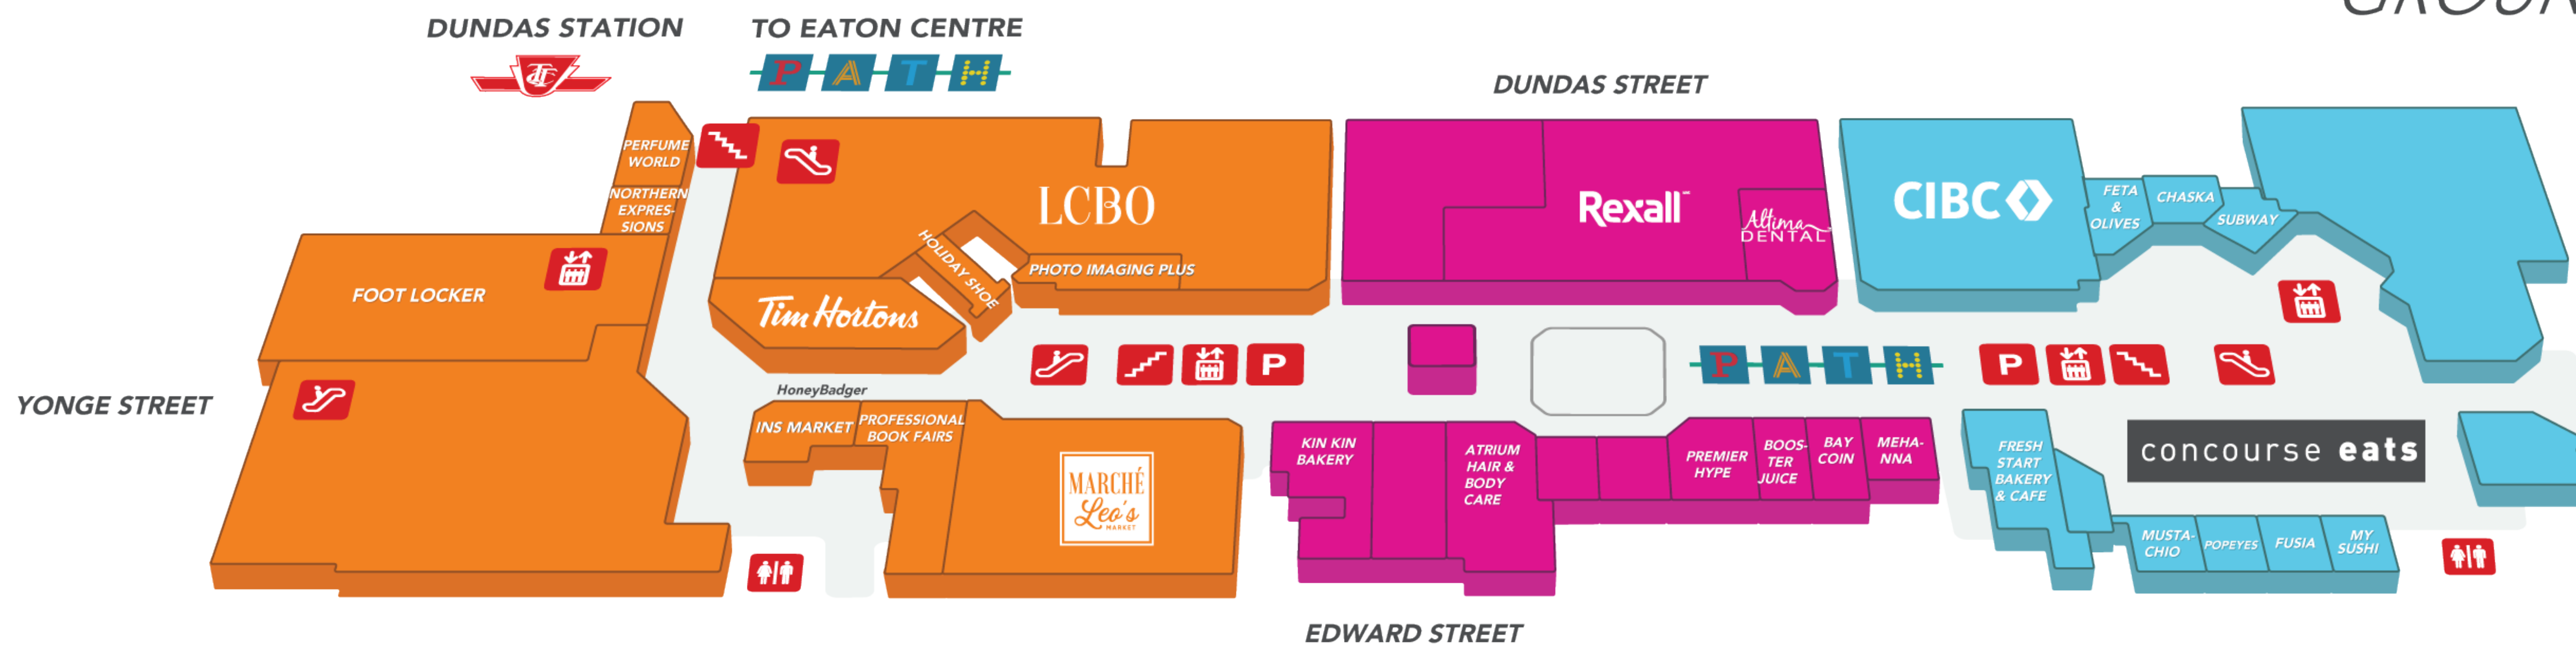

GROUND LEVEL

CONCOURSE LEVEL

FASHION & FOOTWEAR

- Brandz
- Foot Locker
- Foot Locker
- Marzena Boutique
- Mehanna Fashion
- Premier Hype
- Bay Dundas Optometry
- West 49

FOOD & RESTAURANTS

- Booster Juice
- Chaska Express
- Feta & Olives
- Fresh Start Bakery & Café
- Fusia Asian Kitchen
- Hazukido
- Kin Kin Bakery
- Marcheleo's Market
- Moon Palace – Ground Level
- Moon Palace – Concourse Level
- My Sushi
- Popeyes
- Red Lobster
- St. Louis Bar & Grill
- Tim Hortons
- Uncle Tetsu

- INS Market
- Photo Imaging Plus
- Purolator
- The Printing House
- U Travel & Tours Inc

SPECIALTY SHOPS

- LCBO – Ground Level
- LCBO – Concourse Level
- MUJI Flagship
- Northern Expressions
- Ontario Lottery Gaming Corporation
- Professional Book Fairs

GROUND LEVEL

CONCOURSE LEVEL

- FASHION & FOOTWEAR**
- Brandz
 - Foot Locker
 - Foot Locker
 - Marzena Boutique
 - Mehanna Fashion
 - Premier Hype
 - Bay Dundas Optometry
 - West 49

- FOOD & RESTAURANTS**
- Booster Juice
 - Chaska Express
 - Feta & Olives
 - Fresh Start Bakery & Café
 - Fusia Asian Kitchen
 - Hazukido
 - Kin Kin Bakery
 - Marcheleo's Market
 - Moon Palace – Ground Level
 - Moon Palace – Concourse Level

- SERVICES & CONVENIENCE**
- Bay Coin & Stamp
 - CIBC Branch – Ground Level
 - CIBC Branch - Concourse Level
 - Finest Cleaners
 - Holiday Shoe Repair
 - HoneyBadger BitCoin (next to INS Market)
 - Interchange Financial